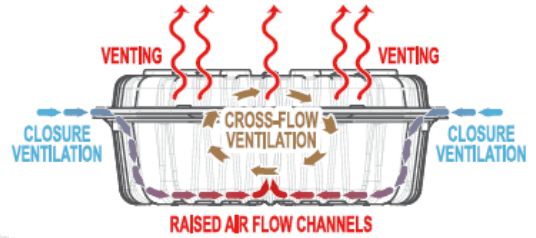

NEW CRISP FOOD TECHNOLOGY MAINTAINS FOOD TEXTURE

Unique, patented, cross-flow ventilation is designed to relieve moisture and condensation while maintaining product temperature. Through-the-closure ventilation and raised airflow channels in the bottom of the container, combine with venting in the lid to ensure fried foods remain crisp. Perfect for fries, chicken, fish wings and more.